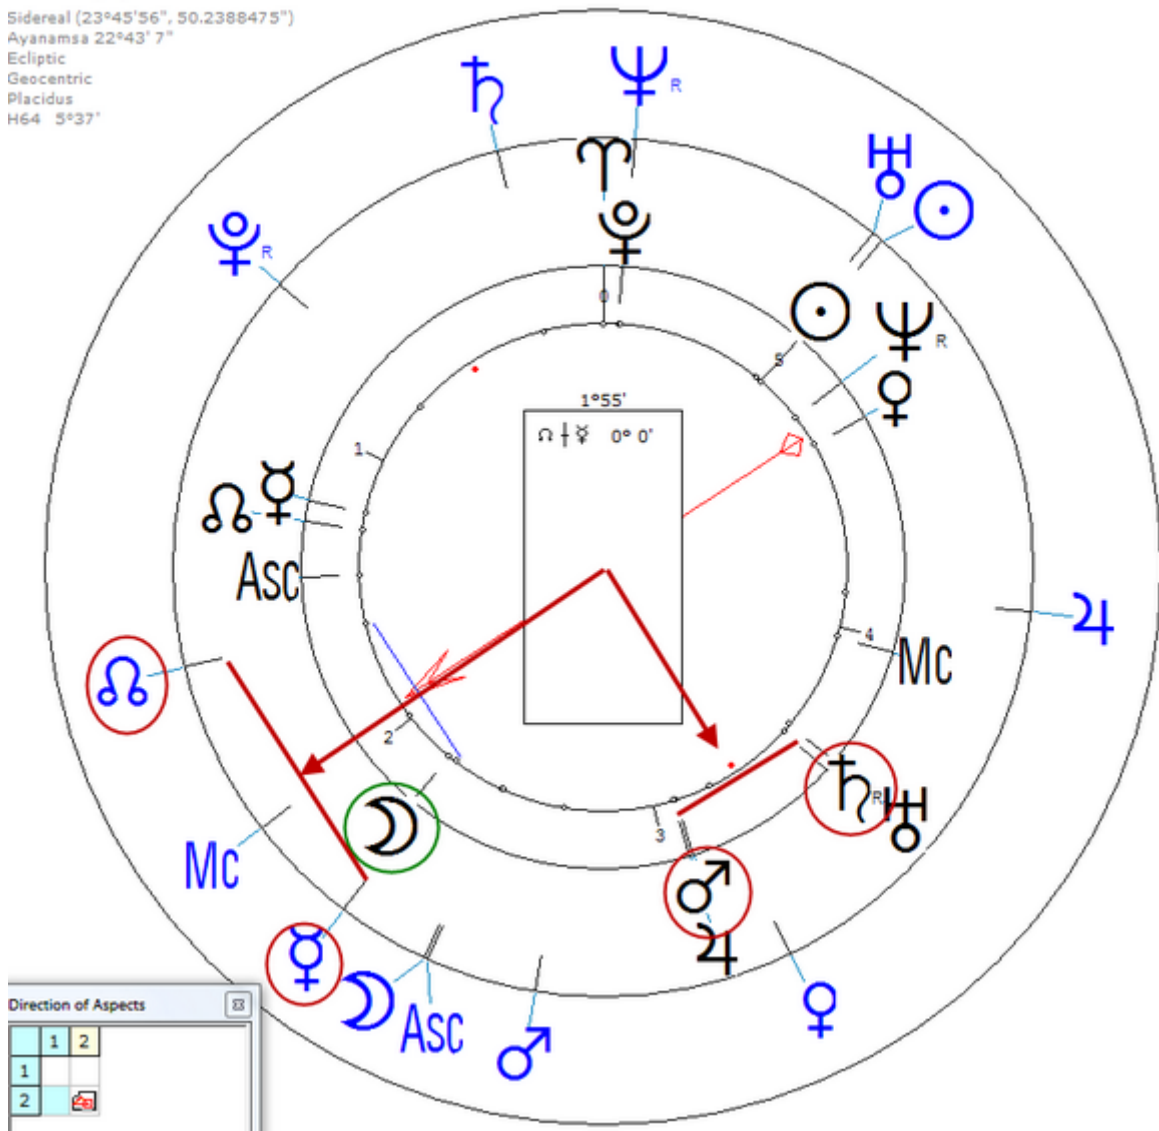

Godoy, Juan Miguel

1 April 1925 at 02:00 (= 02:00 AM)Barcelona, Spain, 41n23, 2e11
Spanish suicide.

<https://www.astro.com/astro-databank/Godoy,_Juan_Miguel>

Death by Suicide 14 August 1943

Solar Return (Harmonic 64)

Solar $\♂/\hbar = \text{Solar } \text{♀}/\text{♋}$

Solar $\text{♀} = \text{♎}$

Godoy, Juan Miguel
1 April 1925 Wed 2:00 (GMT) 41n23 2e11
Barcelona, Spain

Sidereal (23°45'56", 50.2388475")
Ayanamsa 22°43' 7"
Ecliptic
Geocentric
Placidus
H64 5°37'